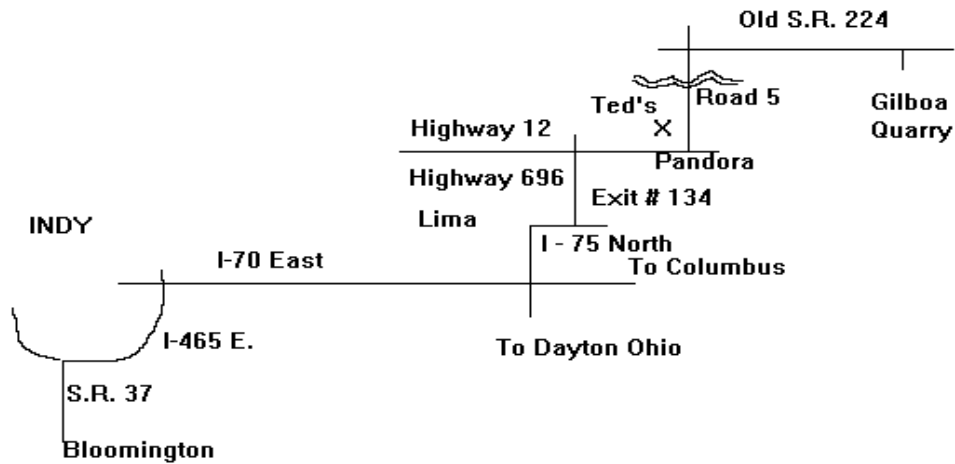

Directions from Southern Indiana Scuba to: Gilboa Quarry

419-456-3303

Directions:

1. North on State Road 37
2. East on I - 465
3. East on I - 70 (towards Dayton, Ohio)
4. North on I - 75
5. Exit # 134 on Highway 696
6. North on Highway 696 until Highway 12
7. East (Right) on Highway 12 to Pandora
8. In Pandora turn LEFT at Ted's Market on Road 5 (North)
9. Cross the river, turn RIGHT on Old State Road 224.
10. Go about one mile to Gilboa Quarry. It will be on the right.

Emergency

Information

Phone in office @ at shop w/ oxygen
Call first EMS/Fire 523-5200
DAN 919-684-8111
Arrival Time is 18 minutes
Toledo St. Vincent Life Flight 1-800-241-5433, 20 min.
Back up* Life Flight (30 min) 1-800-251-2273

Directions provided by Southern Indiana Scuba, 1023 S Walnut St, Bloomington, IN 47401.